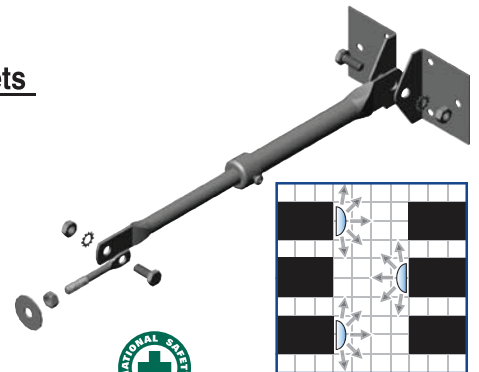

Proud Member

DOMES & MIRRORS
By Se-Kure