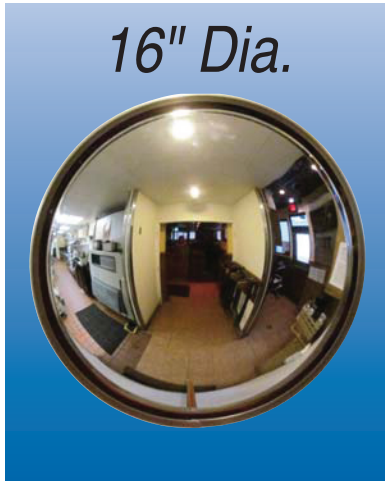

360° Mirrored Full Domes

Features:

- 360° Viewing
- Cost Effective
- Pressure Formed, Mount Directly to Ceiling or Hang by Chains
- Hardware Included

How to Position 360° View Full Domes

Model No.	Dia.	Ships	Unit Price
ONV-360-18	18"	UPS	
ONV-360-26	26"	UPS	
ONV-360-32	32"	Truck	
ONV-360-36	36"	Truck	
ONV-360-48	48"	Truck	
ONV-360-60	60"	Truck	

180° Mirrored Half Domes

Features:

- 180° Viewing
- Excellent for T-Intersections
- Ceiling or Wall Mounting
- Easy Installation

How to Position 180° View Half Domes

Model No.	Dia.	Ships	Unit Price
ONV-180-18	1/2 of 18" Dia.	UPS	
ONV-180-26	1/2 of 26" Dia.	UPS	
ONV-180-32	1/2 of 32" Dia.	UPS	
ONV-180-36	1/2 of 36" Dia.	UPS	
ONV-180-48	1/2 of 48" Dia.	Truck	

90° Mirrored Quarter Domes

Features:

- 90° Viewing
- Corner Mounting for Two-Way Intersections
- Ceiling Mount Only
- Easy Installation

How to Position 90° View 1/4 Domes

Model No.	Dia.	Ships	Unit Price
ONV-90-18	1/4 of 18" Dia.	UPS	
ONV-90-26	1/4 of 26" Dia.	UPS	
ONV-90-32	1/4 of 32" Dia.	UPS	
ONV-90-36	1/4 of 36" Dia.	UPS	
ONV-90-48	1/4 of 48" Dia.	UPS	

NEW *DomeVex* Wide View Convex Mirrors

Our Unique Deep Draw Design 180° Low Distortion Viewing

- Easy Installation
- Shatter Resistant Acrylic Mirror
- Hardware Included
- Excellant Visibility- Low Distortion
- Outdoor *DomeVex* Models Mount Like A Convex & Protect Like A Mirrored Dome