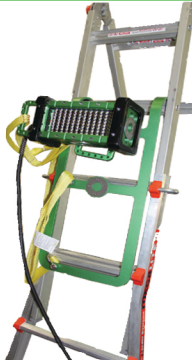

Suitable for Hazardous and Wet Locations

Certified a Portable Luminary

T-4, T-5, 2 Amp, Grounded

Constructed to Survive Jobsite Handling

Instant On/Instant Off

The BRICK is designed with discs on four sides of the light body to facilitate versatile magnetic and mechanical mounting options specifically engineered for this light.

Mounting Options

Tripod

A-Frame

Ladder Mount

Hand Cart

Quadpod

Western  
Technology

Distributed By:  
JXT Company  
t:828-735-1978