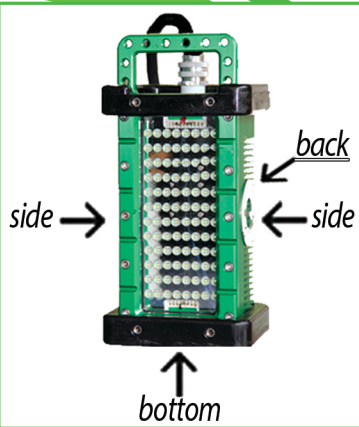

# THE BRICK™

by WESTERN TECHNOLOGY

HOME OF

UL and CSA Certified Explosion Proof Compliant for use in:

- Class I, Div. 1 & 2, Zone 1 & 2, Groups C & D
- Class II, Div. 1 & 2, Zone 20, 21 & 22, Groups E, F, & G

Suitable for Hazardous and Wet Locations

Certified a Portable Luminary

T-4, T-5, 2 Amp, Grounded

Constructed to Survive Jobsite Handling

Instant On/Instant Off

The BRICK is designed with discs on four sides of the light body to facilitate versatile magnetic and mechanical mounting options specifically engineered for this light.