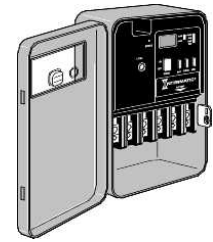

ELECTRONIC 7 DAY WATER HEATER TIMER SWITCH

601571