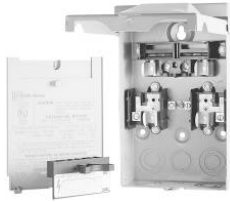

**AC DISCONNECT RAIN TIGHT
30A 2 FUSE**

643014